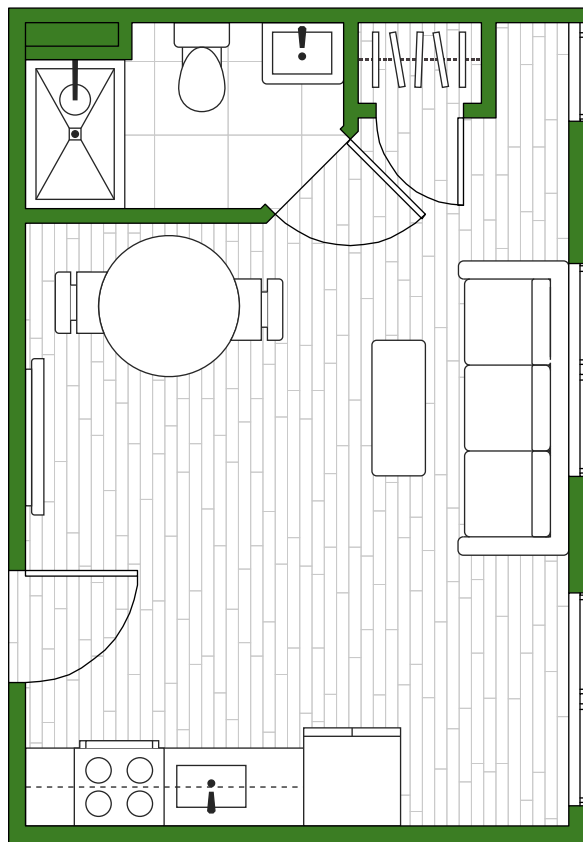

Type F2

Bed: Studio Bath: 1 Total: 312 SQFT

FLOOR PLANS ARE ARTIST'S RENDERING AND ARE FOR MARKETING PURPOSES AND ARE TO BE USED AS A GUIDE ONLY. ALL DIMENSIONS ARE APPROXIMATE. WINDOW PLACEMENT, BALCONY CONFIGURATION, CLOSET SIZES, UNIT FEATURES AND ACTUAL PRODUCT AND SPECIFICATIONS MAY VARY SLIGHTLY WITHIN EACH PLAN. PRICES AND AVAILABILITY ARE SUBJECT TO CHANGE.