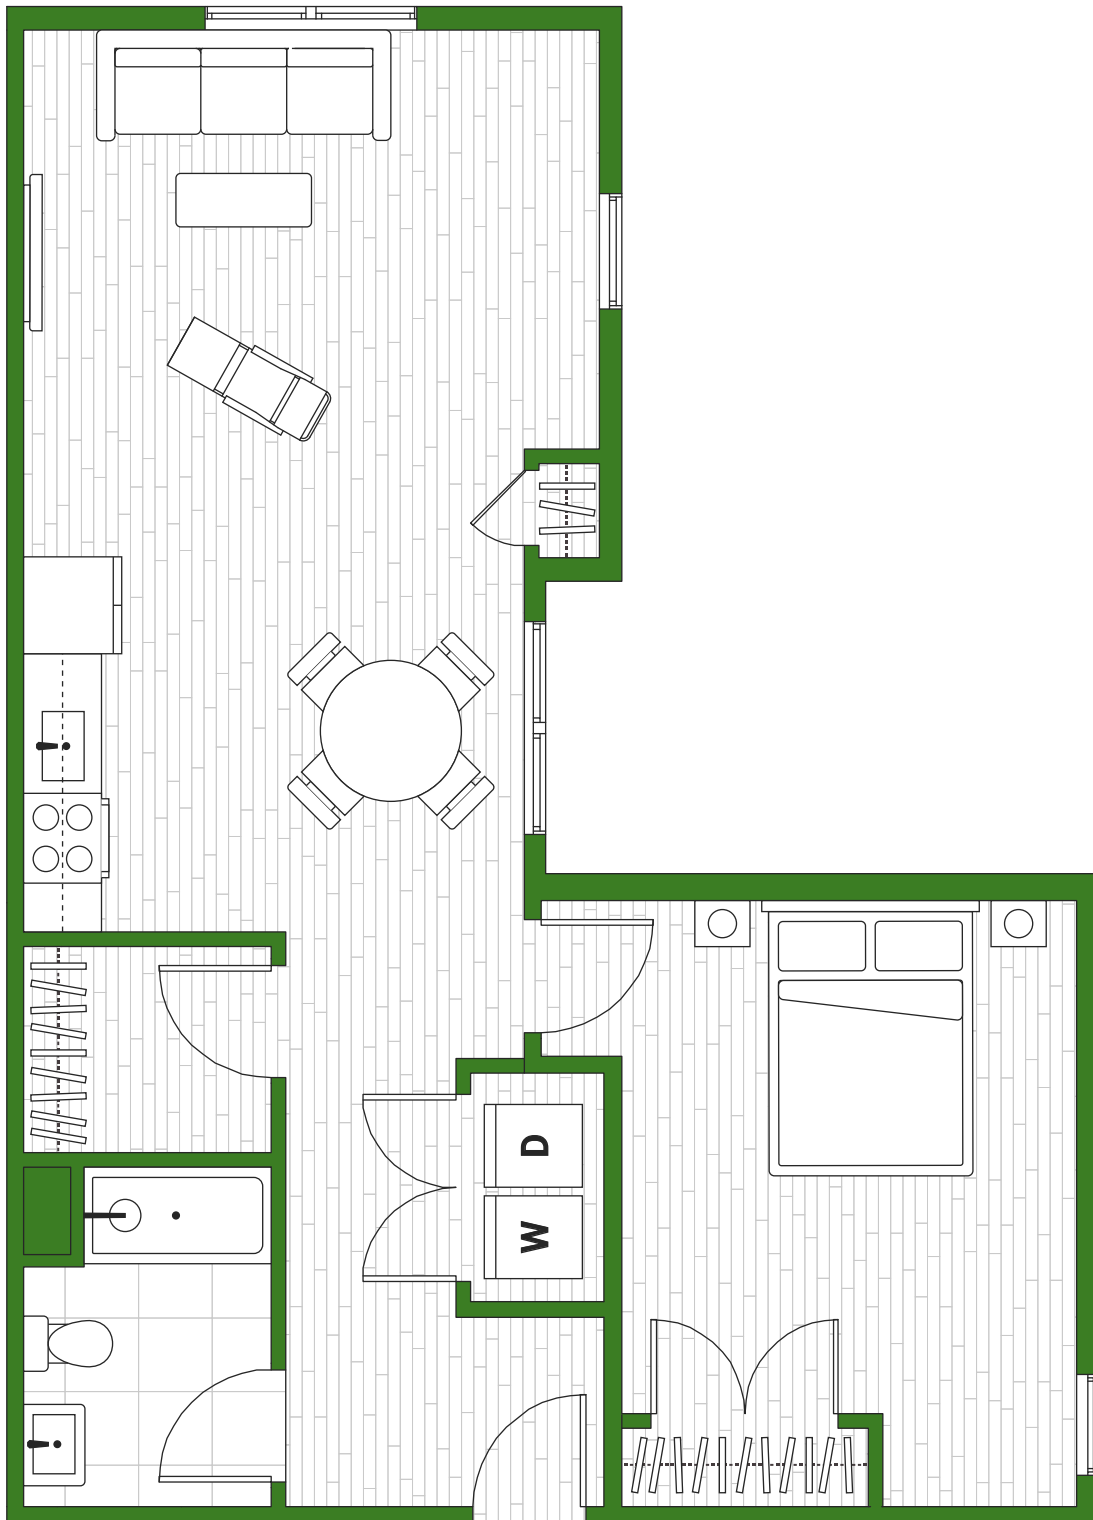

Type H

Bed: 1 Bath: 1 Total: 795 SQFT

FLOOR PLANS ARE ARTIST'S RENDERING AND ARE FOR MARKETING PURPOSES AND ARE TO BE USED AS A GUIDE ONLY. ALL DIMENSIONS ARE APPROXIMATE. WINDOW PLACEMENT, BALCONY CONFIGURATION, CLOSET SIZES, UNIT FEATURES AND ACTUAL PRODUCT AND SPECIFICATIONS MAY VARY SLIGHTLY WITHIN EACH PLAN. PRICES AND AVAILABILITY ARE SUBJECT TO CHANGE.