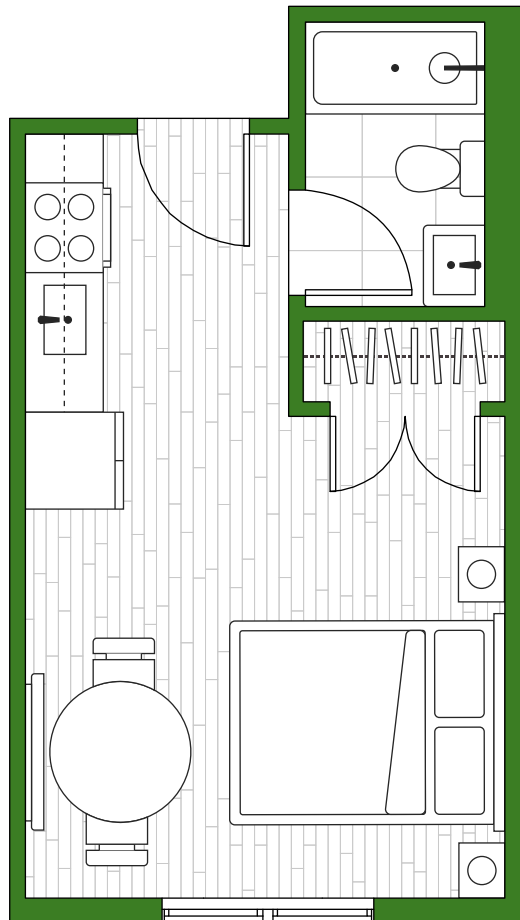

Type A3

Bed: Studio Bath: 1 Total: 278 SQFT

FLOOR PLANS ARE ARTIST'S RENDERING AND ARE FOR MARKETING PURPOSES AND ARE TO BE USED AS A GUIDE ONLY. ALL DIMENSIONS ARE APPROXIMATE. WINDOW PLACEMENT, BALCONY CONFIGURATION, CLOSET SIZES, UNIT FEATURES AND ACTUAL PRODUCT AND SPECIFICATIONS MAY VARY SLIGHTLY WITHIN EACH PLAN. PRICES AND AVAILABILITY ARE SUBJECT TO CHANGE.