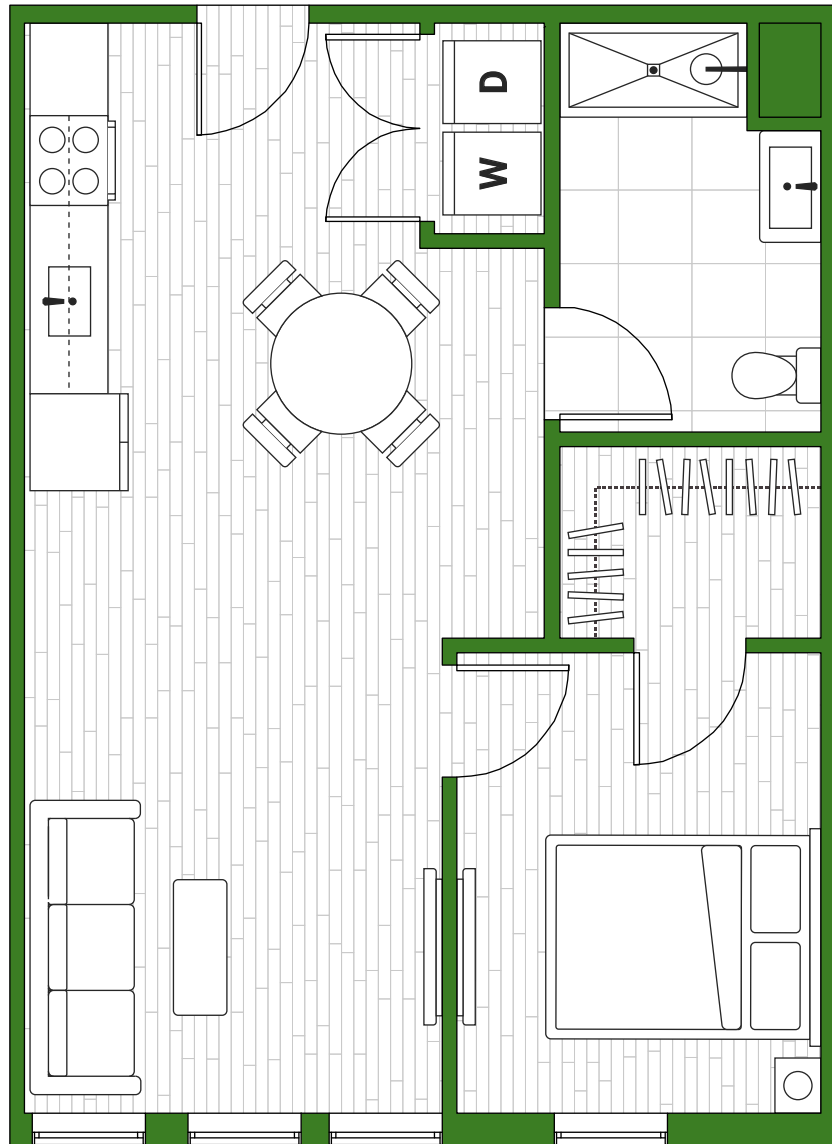

Type B

Bed: 1 Bath: 1 Total: 619 SQFT

FLOOR PLANS ARE ARTIST'S RENDERING AND ARE FOR MARKETING PURPOSES AND ARE TO BE USED AS A GUIDE ONLY. ALL DIMENSIONS ARE APPROXIMATE. WINDOW PLACEMENT, BALCONY CONFIGURATION, CLOSET SIZES, UNIT FEATURES AND ACTUAL PRODUCT AND SPECIFICATIONS MAY VARY SLIGHTLY WITHIN EACH PLAN. PRICES AND AVAILABILITY ARE SUBJECT TO CHANGE.