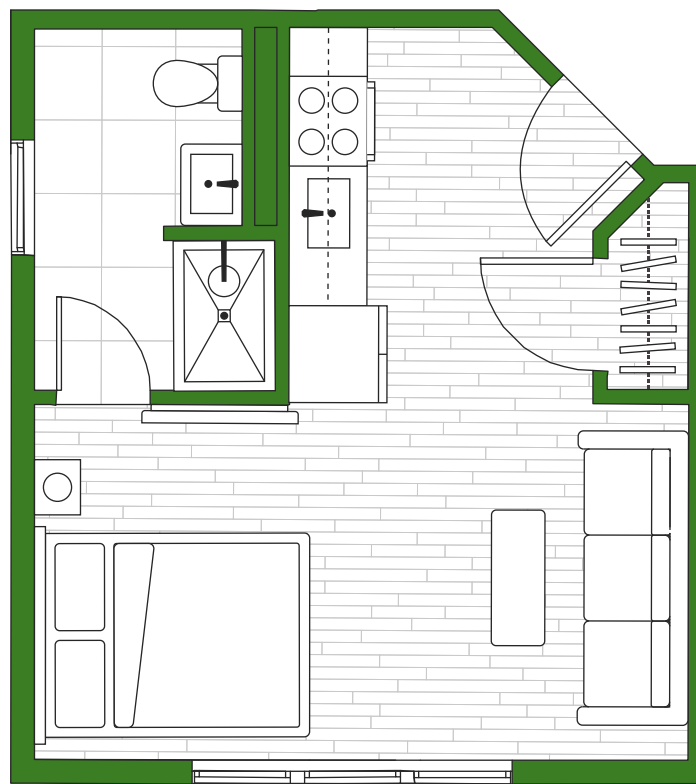

Type M

Bed: Studio Bath: 1 Total: 329 SQFT

FLOOR PLANS ARE ARTIST'S RENDERING AND ARE FOR MARKETING PURPOSES AND ARE TO BE USED AS A GUIDE ONLY. ALL DIMENSIONS ARE APPROXIMATE. WINDOW PLACEMENT, BALCONY CONFIGURATION, CLOSET SIZES, UNIT FEATURES AND ACTUAL PRODUCT AND SPECIFICATIONS MAY VARY SLIGHTLY WITHIN EACH PLAN. PRICES AND AVAILABILITY ARE SUBJECT TO CHANGE.