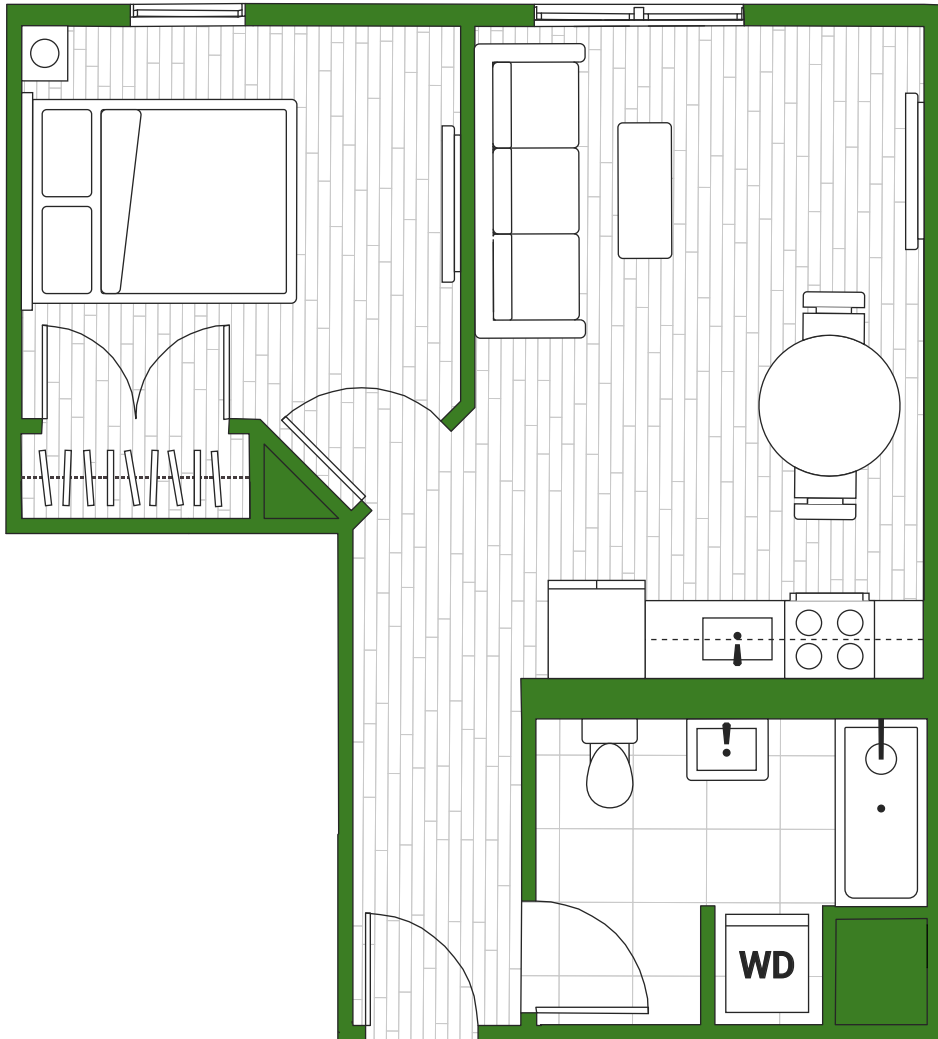

Type J

Bed: 1 Bath: 1 Total: 517 SQFT

FLOOR PLANS ARE ARTIST'S RENDERING AND ARE FOR MARKETING PURPOSES AND ARE TO BE USED AS A GUIDE ONLY. ALL DIMENSIONS ARE APPROXIMATE. WINDOW PLACEMENT, BALCONY CONFIGURATION, CLOSET SIZES, UNIT FEATURES AND ACTUAL PRODUCT AND SPECIFICATIONS MAY VARY SLIGHTLY WITHIN EACH PLAN. PRICES AND AVAILABILITY ARE SUBJECT TO CHANGE.