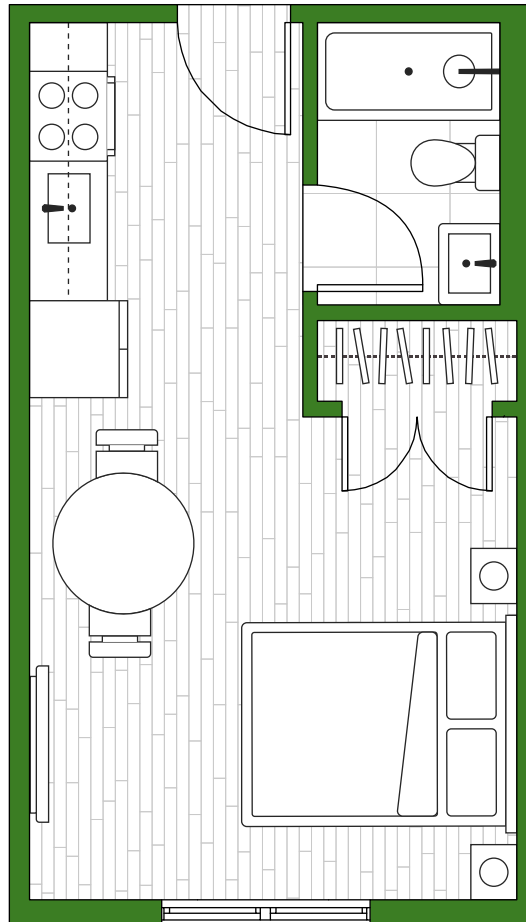

Type A1

Bed: Studio Bath: 1 Total: 266 SQFT

FLOOR PLANS ARE ARTIST'S RENDERING AND ARE FOR MARKETING PURPOSES AND ARE TO BE USED AS A GUIDE ONLY. ALL DIMENSIONS ARE APPROXIMATE. WINDOW PLACEMENT, BALCONY CONFIGURATION, CLOSET SIZES, UNIT FEATURES AND ACTUAL PRODUCT AND SPECIFICATIONS MAY VARY SLIGHTLY WITHIN EACH PLAN. PRICES AND AVAILABILITY ARE SUBJECT TO CHANGE.