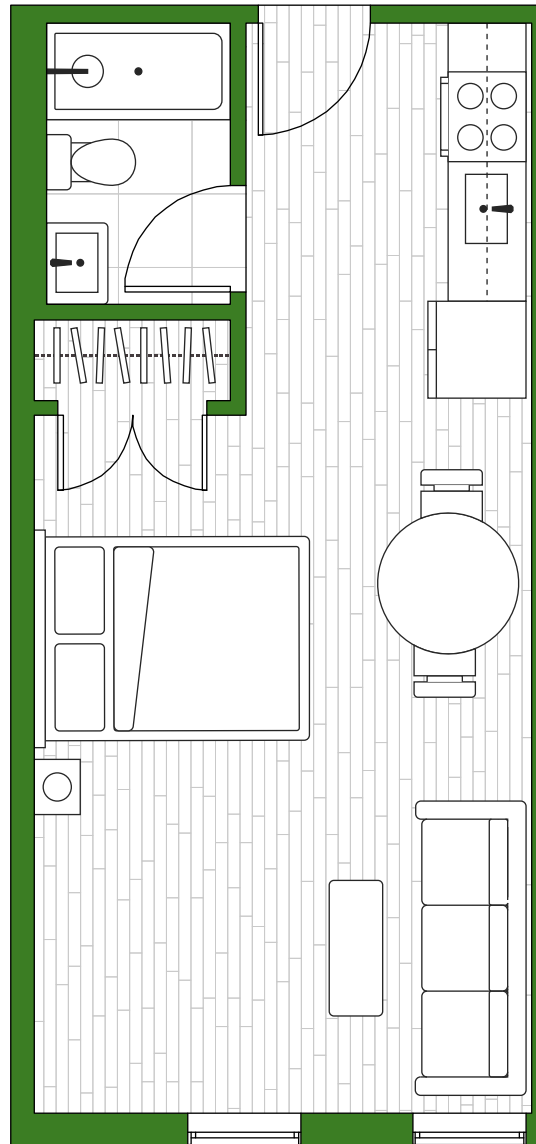

Type A4

Bed: Studio Bath: 1 Total: 387 SQFT

FLOOR PLANS ARE ARTIST'S RENDERING AND ARE FOR MARKETING PURPOSES AND ARE TO BE USED AS A GUIDE ONLY. ALL DIMENSIONS ARE APPROXIMATE. WINDOW PLACEMENT, BALCONY CONFIGURATION, CLOSET SIZES, UNIT FEATURES AND ACTUAL PRODUCT AND SPECIFICATIONS MAY VARY SLIGHTLY WITHIN EACH PLAN. PRICES AND AVAILABILITY ARE SUBJECT TO CHANGE.