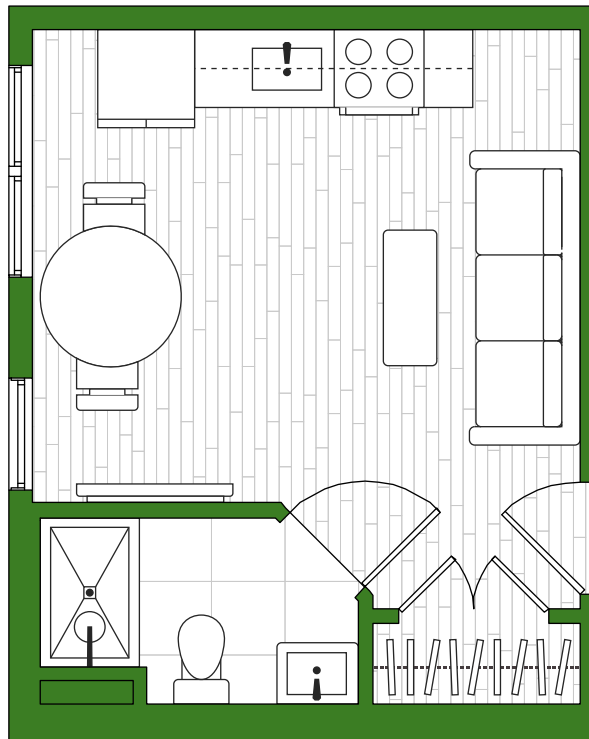

# Type C

**Bed: Studio Bath: 1 Total: 264 SQFT**

FLOOR PLANS ARE ARTIST'S RENDERING AND ARE FOR MARKETING PURPOSES AND ARE TO BE USED AS A GUIDE ONLY. ALL DIMENSIONS ARE APPROXIMATE. WINDOW PLACEMENT, BALCONY CONFIGURATION, CLOSET SIZES, UNIT FEATURES AND ACTUAL PRODUCT AND SPECIFICATIONS MAY VARY SLIGHTLY WITHIN EACH PLAN. PRICES AND AVAILABILITY ARE SUBJECT TO CHANGE.