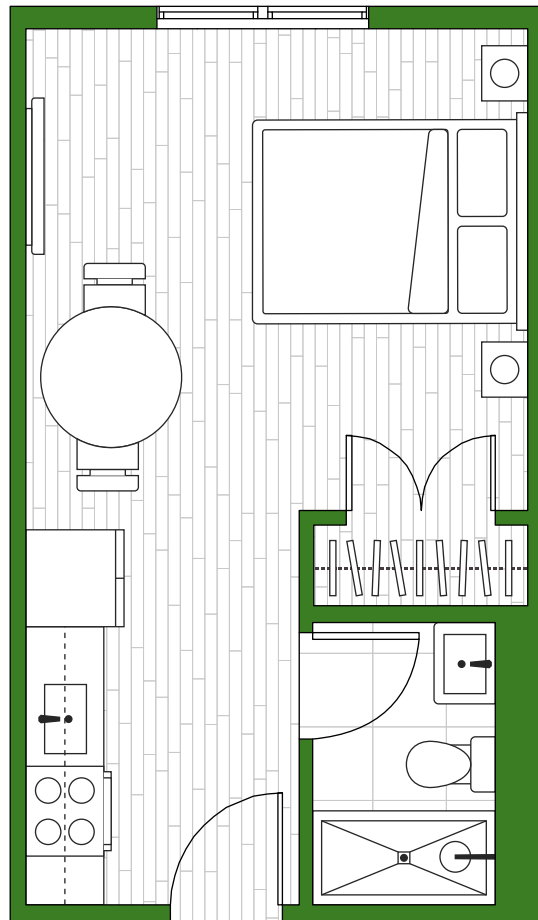

Type A5

Bed: Studio Bath: 1 Total: 314 SQFT

FLOOR PLANS ARE ARTIST'S RENDERING AND ARE FOR MARKETING PURPOSES AND ARE TO BE USED AS A GUIDE ONLY. ALL DIMENSIONS ARE APPROXIMATE. WINDOW PLACEMENT, BALCONY CONFIGURATION, CLOSET SIZES, UNIT FEATURES AND ACTUAL PRODUCT AND SPECIFICATIONS MAY VARY SLIGHTLY WITHIN EACH PLAN. PRICES AND AVAILABILITY ARE SUBJECT TO CHANGE.