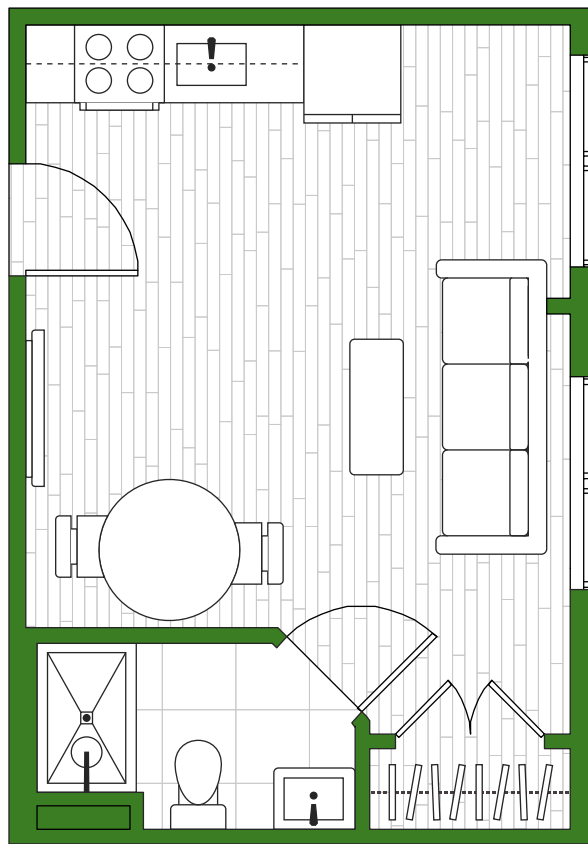

# Type F1

**Bed: Studio Bath: 1 Total: 307 SQFT**

FLOOR PLANS ARE ARTIST'S RENDERING AND ARE FOR MARKETING PURPOSES AND ARE TO BE USED AS A GUIDE ONLY. ALL DIMENSIONS ARE APPROXIMATE. WINDOW PLACEMENT, BALCONY CONFIGURATION, CLOSET SIZES, UNIT FEATURES AND ACTUAL PRODUCT AND SPECIFICATIONS MAY VARY SLIGHTLY WITHIN EACH PLAN. PRICES AND AVAILABILITY ARE SUBJECT TO CHANGE.