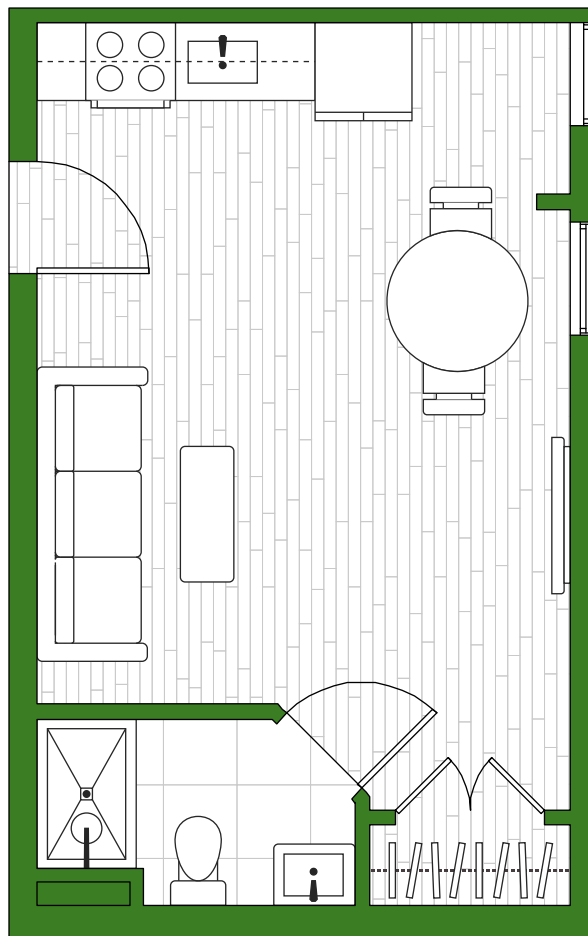

# Type E

**Bed: Studio Bath: 1 Total: 337 SQFT**

FLOOR PLANS ARE ARTIST'S RENDERING AND ARE FOR MARKETING PURPOSES AND ARE TO BE USED AS A GUIDE ONLY. ALL DIMENSIONS ARE APPROXIMATE. WINDOW PLACEMENT, BALCONY CONFIGURATION, CLOSET SIZES, UNIT FEATURES AND ACTUAL PRODUCT AND SPECIFICATIONS MAY VARY SLIGHTLY WITHIN EACH PLAN. PRICES AND AVAILABILITY ARE SUBJECT TO CHANGE.