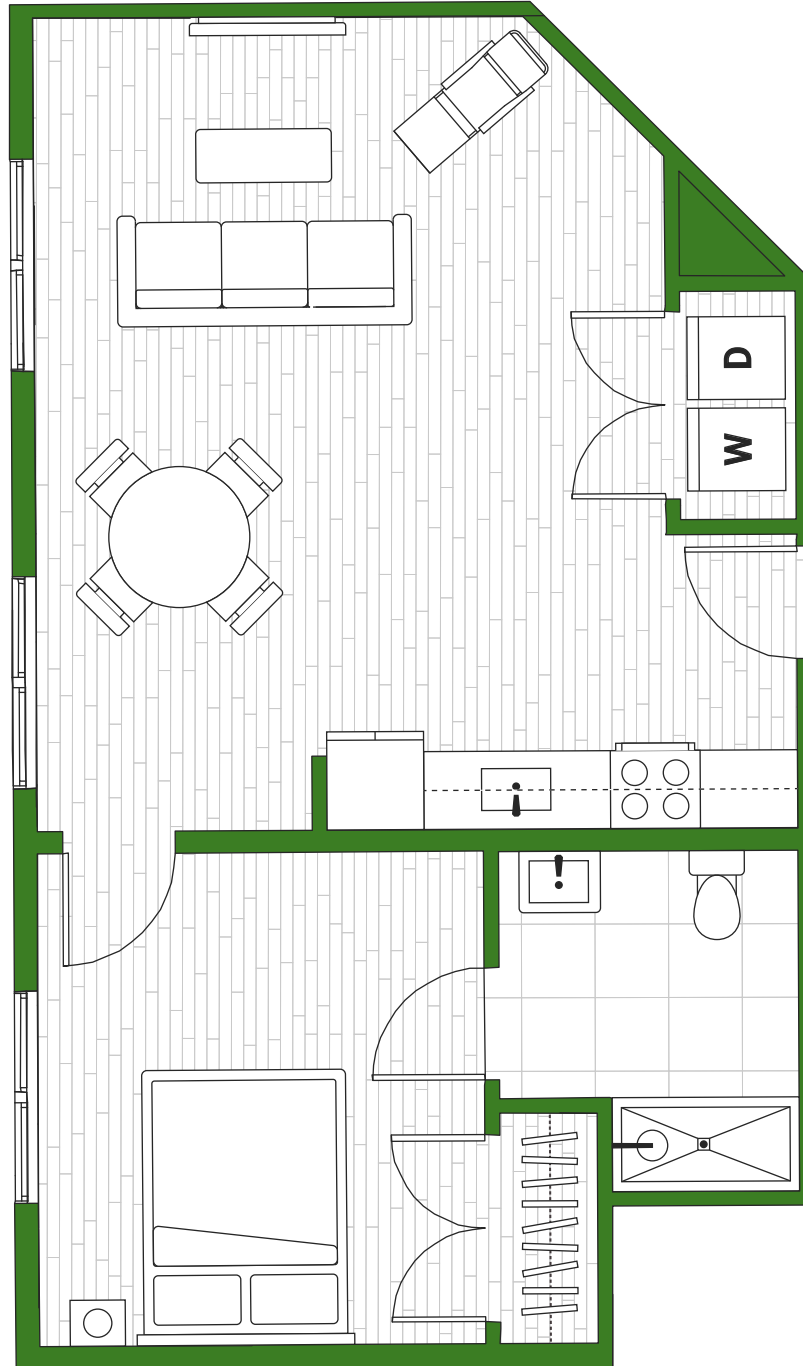

Type 1

Bed: 1 Bath: 1 Total: 695 SQFT

FLOOR PLANS ARE ARTIST'S RENDERING AND ARE FOR MARKETING PURPOSES AND ARE TO BE USED AS A GUIDE ONLY. ALL DIMENSIONS ARE APPROXIMATE. WINDOW PLACEMENT, BALCONY CONFIGURATION, CLOSET SIZES, UNIT FEATURES AND ACTUAL PRODUCT AND SPECIFICATIONS MAY VARY SLIGHTLY WITHIN EACH PLAN. PRICES AND AVAILABILITY ARE SUBJECT TO CHANGE.