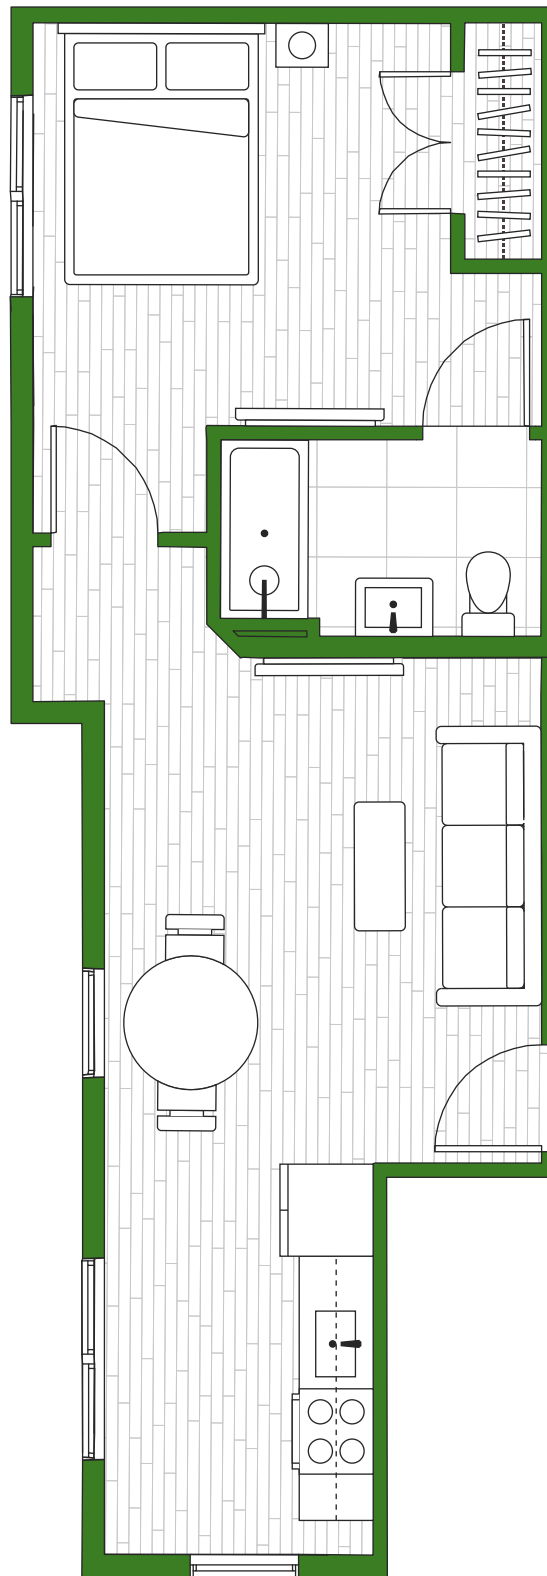

Type L2

Bed: 1 Bath: 1 Total: 516 SQFT

FLOOR PLANS ARE ARTIST'S RENDERING AND ARE FOR MARKETING PURPOSES AND ARE TO BE USED AS A GUIDE ONLY. ALL DIMENSIONS ARE APPROXIMATE. WINDOW PLACEMENT, BALCONY CONFIGURATION, CLOSET SIZES, UNIT FEATURES AND ACTUAL PRODUCT AND SPECIFICATIONS MAY VARY SLIGHTLY WITHIN EACH PLAN. PRICES AND AVAILABILITY ARE SUBJECT TO CHANGE.