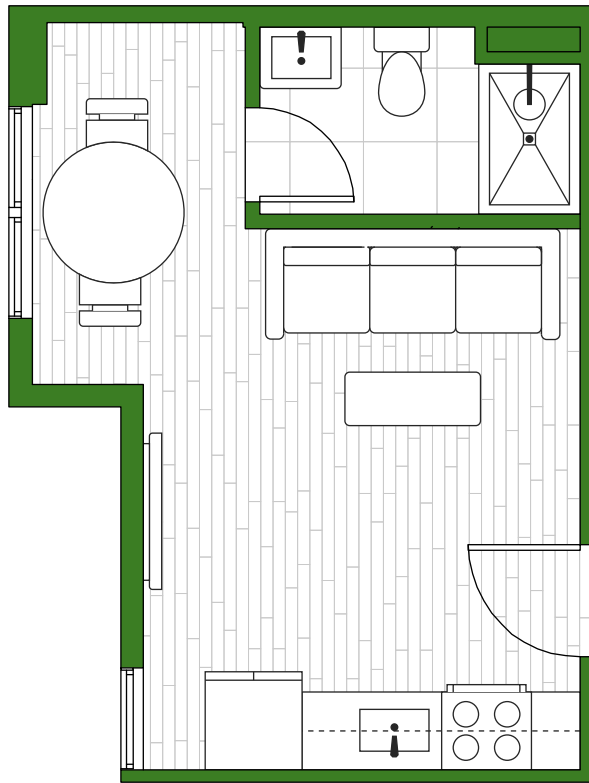

Type D

Bed: Studio Bath: 1 Total: 261 SQFT

FLOOR PLANS ARE ARTIST'S RENDERING AND ARE FOR MARKETING PURPOSES AND ARE TO BE USED AS A GUIDE ONLY. ALL DIMENSIONS ARE APPROXIMATE. WINDOW PLACEMENT, BALCONY CONFIGURATION, CLOSET SIZES, UNIT FEATURES AND ACTUAL PRODUCT AND SPECIFICATIONS MAY VARY SLIGHTLY WITHIN EACH PLAN. PRICES AND AVAILABILITY ARE SUBJECT TO CHANGE.